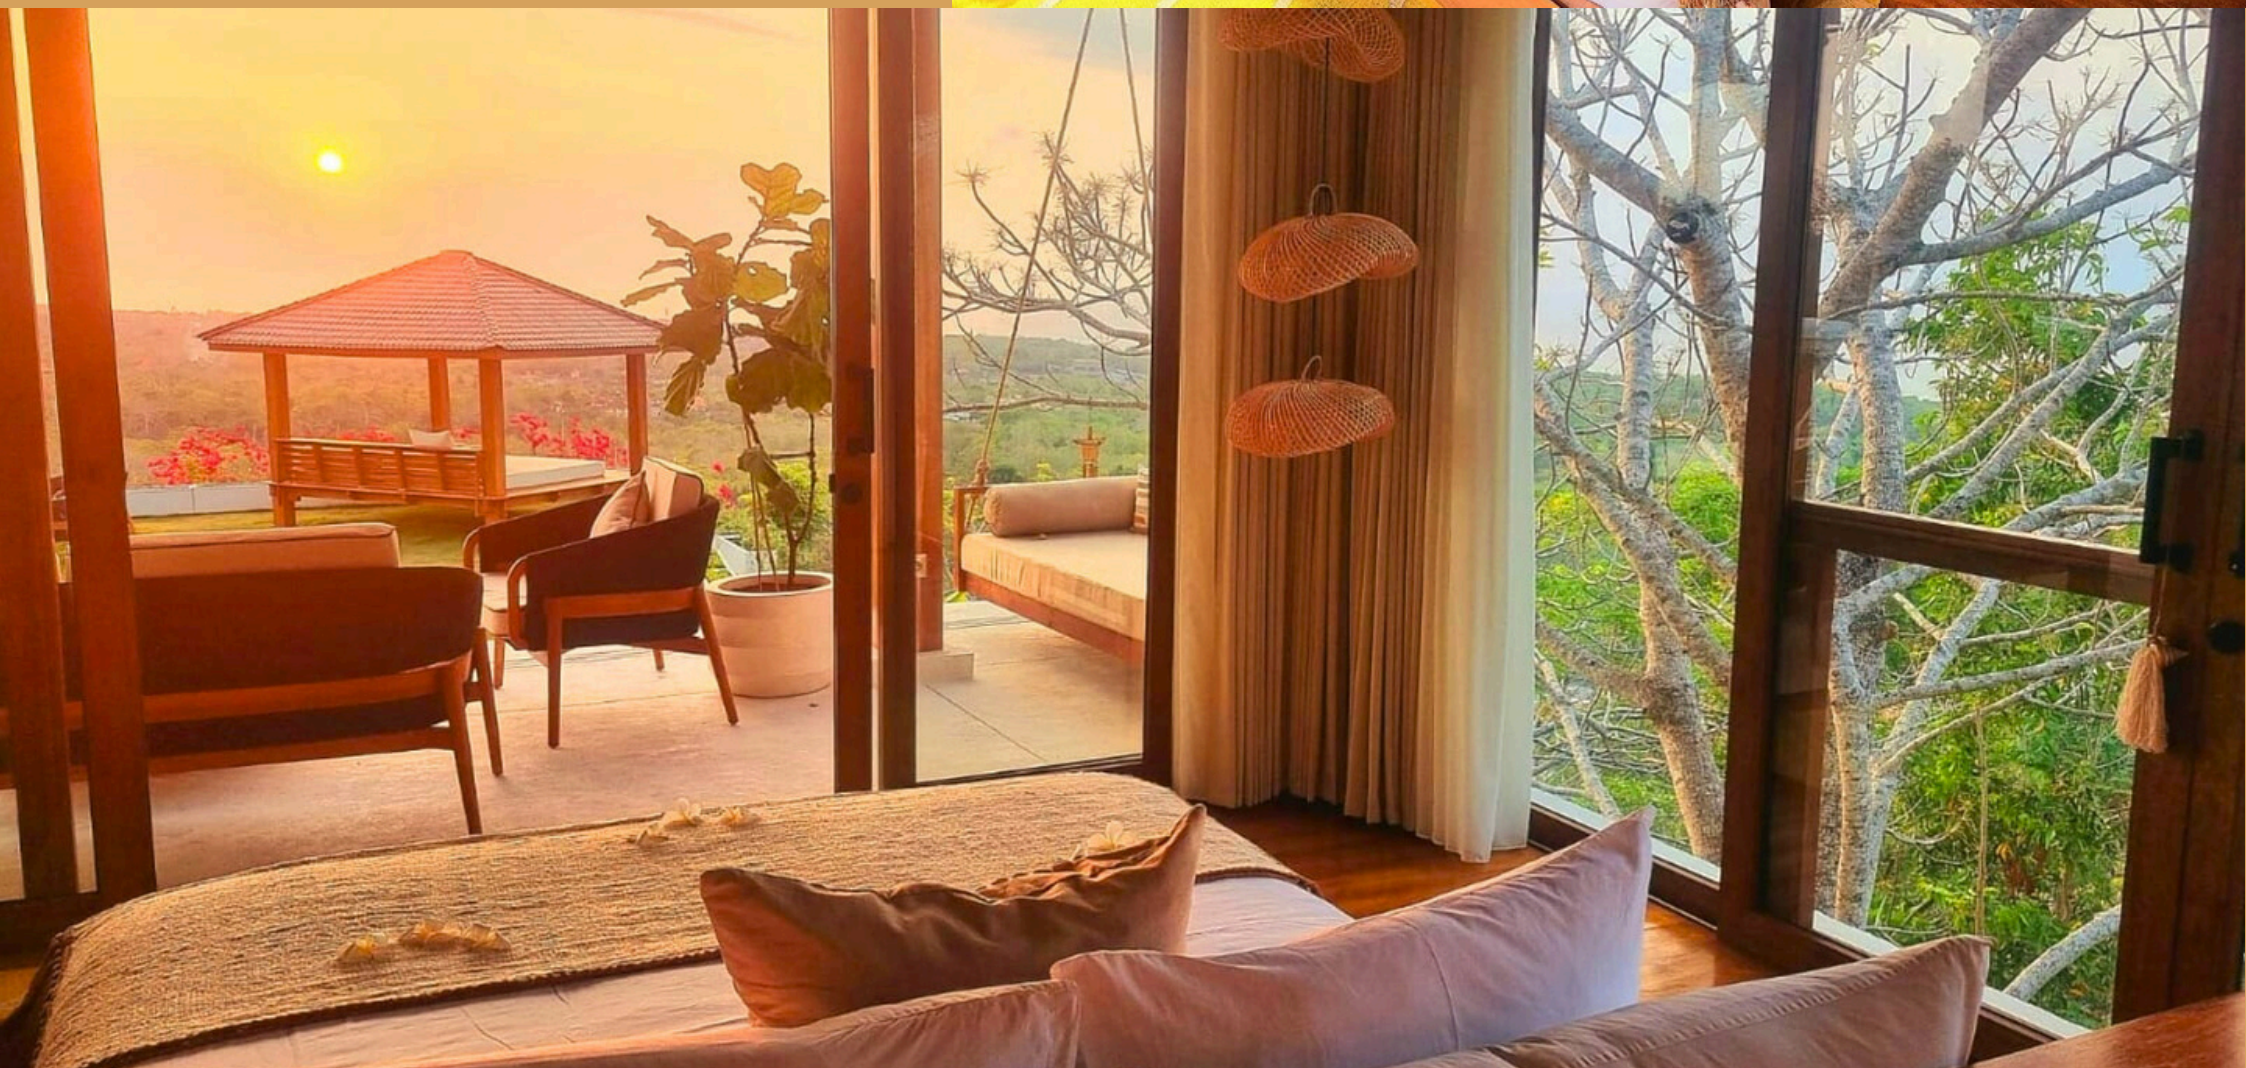

# VILLA SHANKARA

-  1 BEDROOM
-  1 BATHROOM
-  WI-FI
-  RESORT INFINITY POOL
-  OCEAN VIEW
-  BATHTUB
-  SAMSUNG SMART TV
-  SIZE: 150M2

Equipped with a Full Western Style kitchen and a very charming living room, both having direct access to the Oversized Balcony. One king suite, equipped with a King size bed and en-suite bathroom.

# VILLA AMRITA

-  1 BEDROOM
-  1 BATHROOM
-  WI-FI
-  RESORT INFINITY POOL
-  OCEAN VIEW
-  BATHTUB
-  SAMSUNG SMART TV
-  SIZE: 150M2

Equipped with a Full Western Style kitchen and a very charming living room, both having direct access to the Oversized Balcony. One king suite, equipped with a King size bed and en-suite bathroom.

# VILLA KARUNA

-  2 BEDROOMS
-  2 BATHROOMS
-  WI-FI
-  PRIVATE
-  INFINITY POOL
-  OCEAN VIEW
-  CHILD FRIENDLY
-  GARDEN
-  2 SAMSUNG SMART TV
-  SIZE: 250M2

Equipped with a Full Western Style kitchen and a very charming living room, both having direct access to a private panoramic infinity pool and garden.

# VILLA ANANDA

-  2 BEDROOMS
-  2 BATHROOMS
-  WI-FI
-  PRIVATE INFINITY POOL
-  OCEAN VIEW
-  CHILD FRIENDLY
-  GARDEN
-  2 SAMSUNG SMART TV
-  SIZE: 250M2

Equipped with a Full Western Style kitchen and a very charming living room, both having direct access to a private panoramic infinity pool and garden.