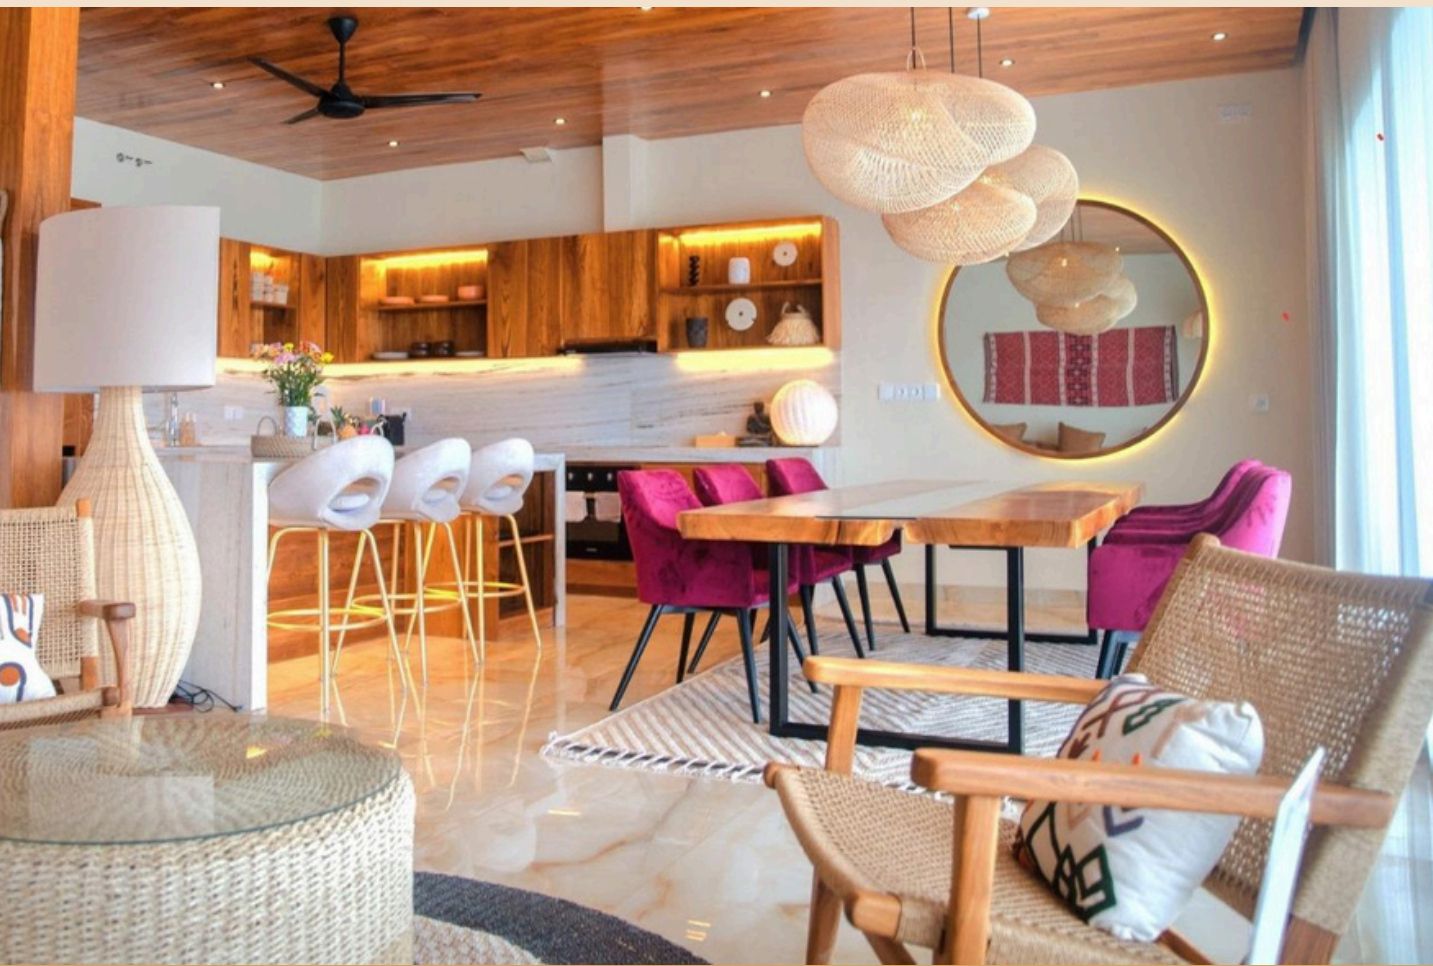

# VILLA SHANKARA

-  1 BEDROOM
-  1 BATHROOM
-  WI-FI
-  RESORT INFINITY POOL
-  OCEAN VIEW
-  BATHTUB
-  SAMSUNG SMART TV
-  SIZE: 150M2

Equipped with a Full Western Style kitchen and a very charming living room, both having direct access to the Oversized Balcony. One king suite, equipped with a King size bed and en-suite bathroom.